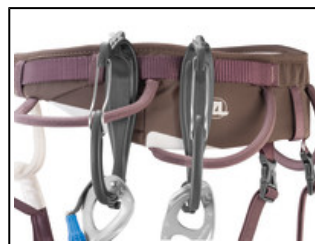

## CARITOOL EVO

Universal, practical holder for ice screws and tools when mountaineering, ice climbing or multi-pitch climbing. It allows equipment to be organized, and ice screws to be stored and sorted quickly. An ice axe or hammer can also be attached and removed easily. Compatible with all types of harnesses, you can position as many as you like, wherever you choose, depending on the activity.

Carry up to six ice screws.

Position as many as you like, on any point, and on any type of harness.

Allows equipment to be organized and sorted on the harness.

---

**Short Description** Universal holder for ice screws and tools, suitable for all types of harnesses

---

- Selling Points**
- Position as many as you like, on any point, and on any type of harness. This allows individualized organization of equipment.
  - Large capacity for transport:
    - carry up to six ice screws
    - store an ice axe and retrieve it with a single hand
    - store and secure a hammer
  - Allows equipment to be organized and sorted on the harness

This product is not personal protective equipment. It can only hold the weight of equipment (max 5 kg).

- 
- Specification**
- Material(s): stainless steel gate, glass fiber reinforced plastic frame
  - Weight: 50g
-